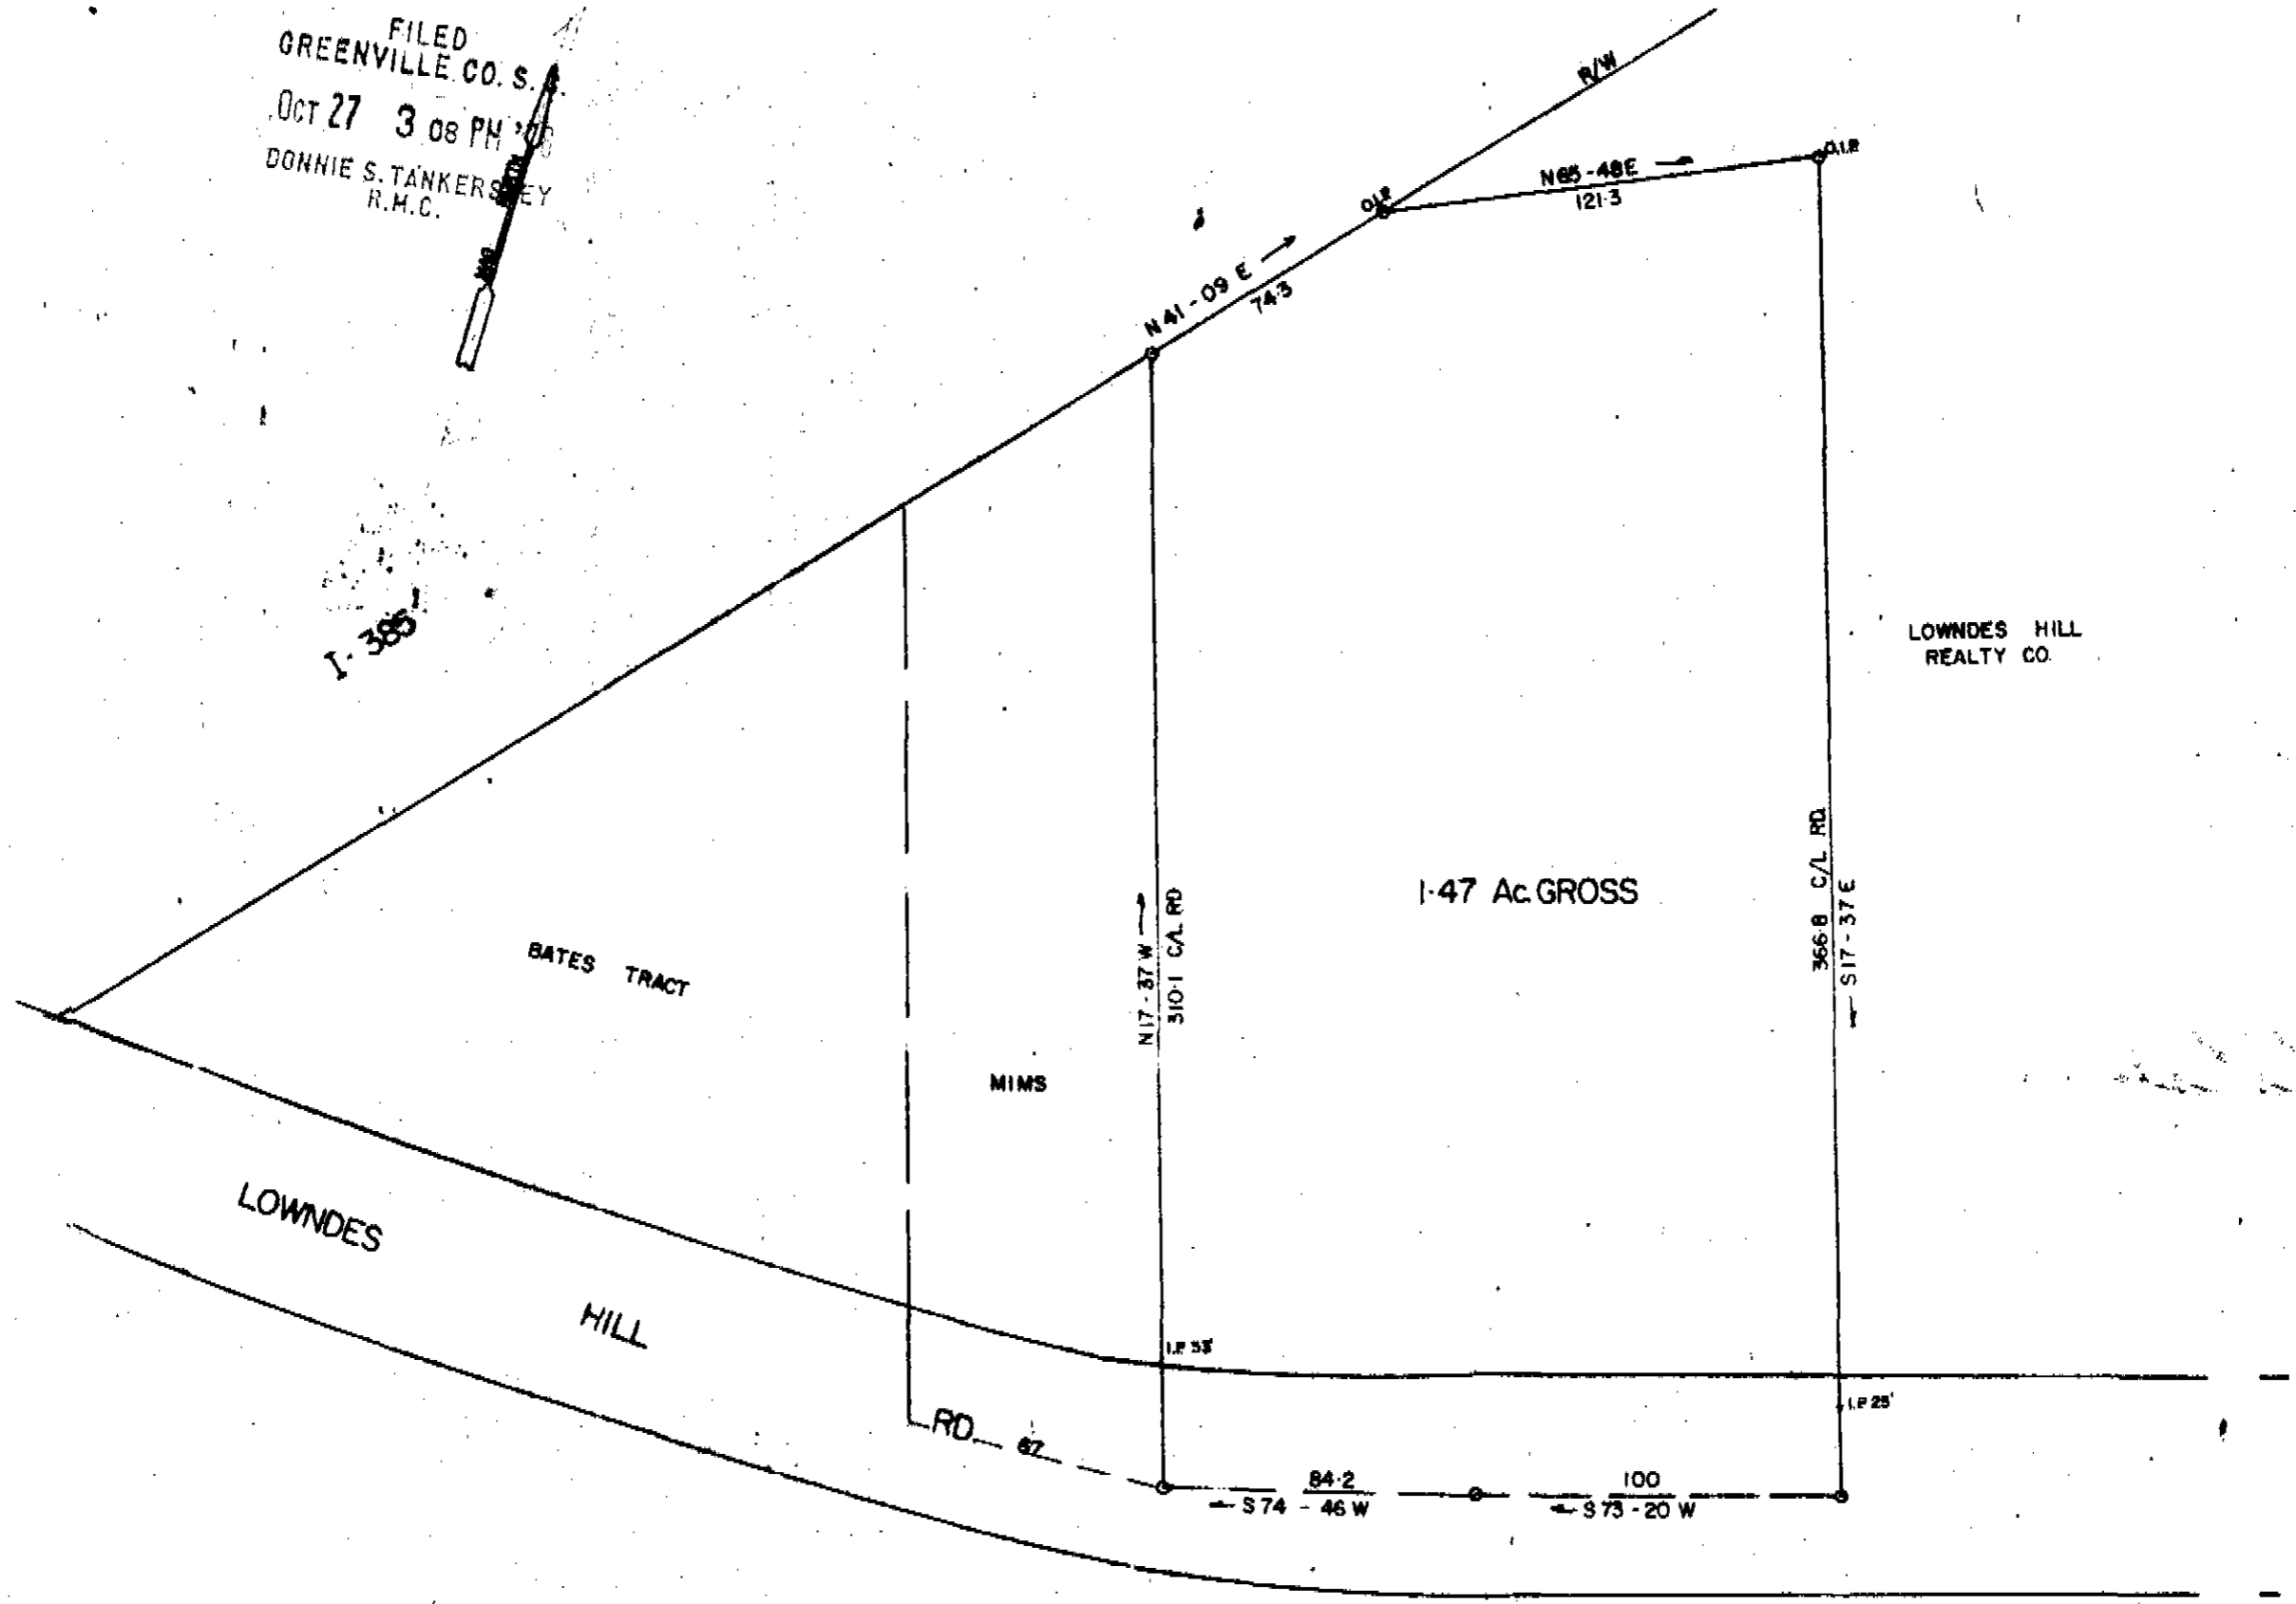

FILED
GREENVILLE CO. S.
OCT 27 3 08 PM '78
DONNIE S. TANKERSLEY
R.M.C.

I-385

LOWNDES HILL
REALTY CO.

1-47 Ac. GROSS

BATES TRACT

MIMS

LOWNDES
HILL

RD 67

S 74 - 46 W 84.2

S 73 - 20 W 100

GCTC --- 1002778 271

13242

PROPERTY OF
LILLIAN WARE FRANKLIN

GREENVILLE S. C.
SCALE 1"=50' SEPT. - 26 - 78

✓ 6-4-34

2.0001